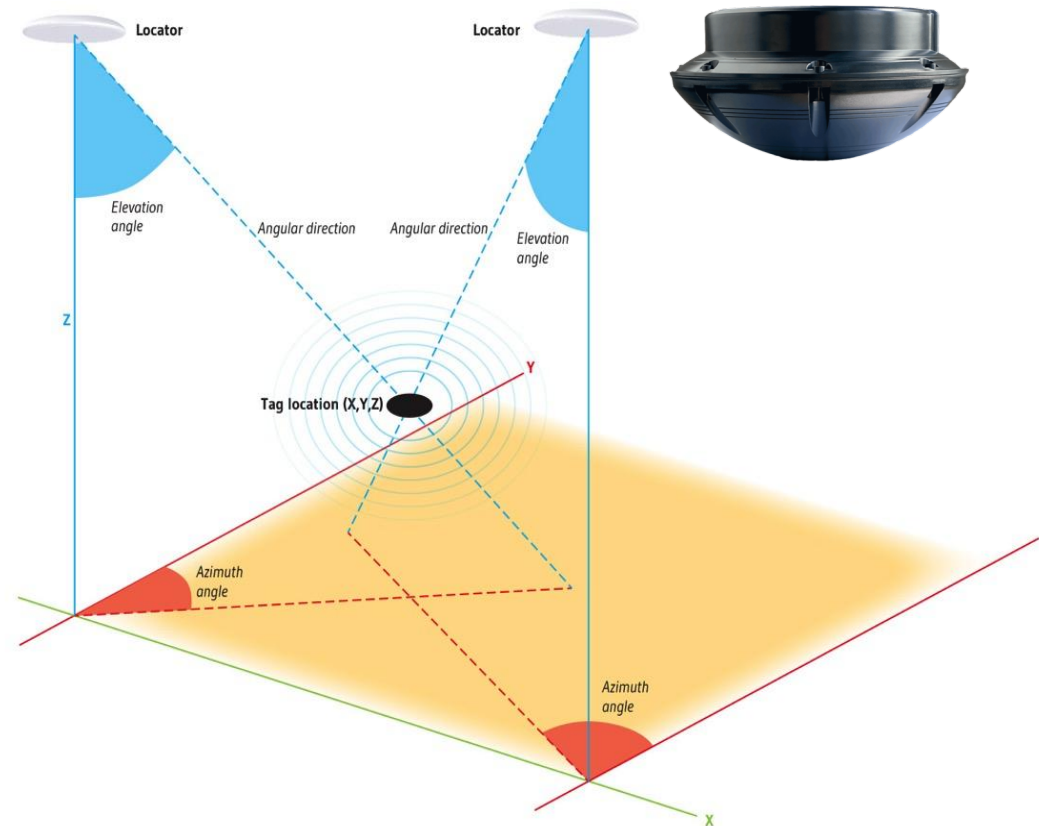

REFINE TECHNOLOGIES

Driving Law-Enforcement Electronic Monitoring

CO-EYE Radar

Radar Main Features

- BLE 5.x AOA direct-finding technology
- Nine-antenna array design
- 30cm high accuracy positioning
- IP67 waterproof
- POE interface for network and power supply
- Work with CO-EYE i-Bracelet and software
- For offenders tracking and tracing in prison

CO-EYE offenders RTLS tracking with reliable optic fiber anti-tamper technology

**CO-EYE Radar
is ideal for**

- RTLS tracking and tracing system in prison
- Offer the total solution for Law-enforcement electronic monitoring
- Enhancing the advantages of CO-EYE i-Bracelet

CO-EYE i-Bracelet

KIRKLAND, Wash. – January 28, 2019 – The Bluetooth Special Interest Group (SIG) today announced a new direction finding feature that holds the potential to significantly enhance the performance of Bluetooth location services solutions. The new feature allows devices to determine the direction of a Bluetooth signal, thereby enabling the development of Bluetooth proximity solutions that can understand device direction as well as Bluetooth positioning systems that can achieve down to centimeter-level location accuracy.